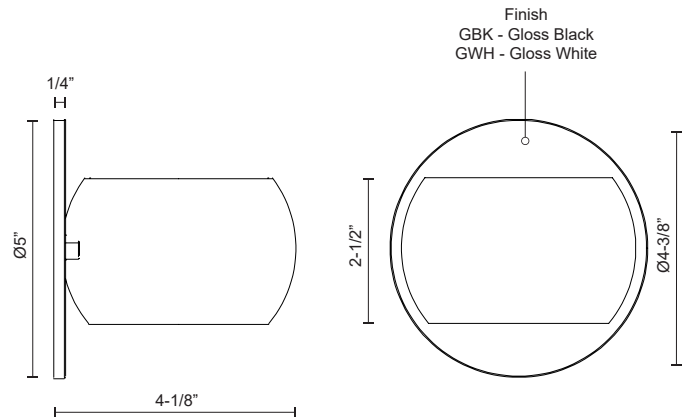

FLUX WS46604

WALL

PROJECT

SPECIFICATION DETAILS

Fixture Dimensions	D4-3/8" x E4-1/8"
Light Source	LED with DC Driver
Wattage	10W
Total Lumens	800lm
Delivered Lumens	GBK-210lm; GWH-371lm;
Voltage	120V
Color Temperature	3000K
CRI (Ra)	90CRI
Optional Color Temps	2700K - 5000K Available, Minimum Order Quantities Apply
LED Rated Life	50,000 hours
Dimming	100% - 10%, Touch dimmer
Diffuser Details	Acrylic diffuser
Location	Dry
Mounting Style	All Orientation; Wall;
Canopy Dimensions	D5" x E1/4"
Paint Finish	GBK01; GWH01;

* For custom options, consult factory for details.

* For warranty information, please visit www.kuzcolighting.com/warranty

DESCRIPTION

Combining a truncated spherical aesthetic with modern adjustability features the Flux collection is ideal for the sophisticated interior setting. A flat recessed glass diffuser, partially frosted in its center, is showcased within the precise cast aluminum drum, providing an ambient wash where directed. The illuminated ring serves dual functions as a finder light and indicative perimeter for the touch actuated dimmer. Magnetic connectors allow for an unrestricted range of rotation and ease of assembly. Available in a range of configurations.

KUZCO

CANADA: 19054 28TH AVENUE - SURREY, BC V3Z 6M3

USA: 3035 E. LONE MOUNTAIN ROAD - LAS VEGAS, NV 89081

WWW.KUZCOLIGHTING.COM

© 2019 KUZCO LIGHTING. ALL RIGHTS RESERVED.

COMMENT